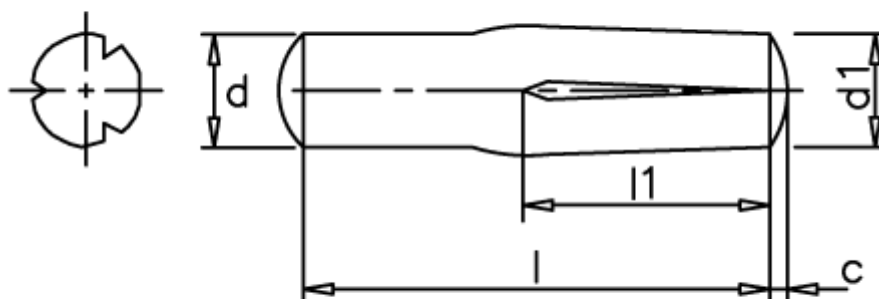

Data Sheet

Article number: 08043331

Description: KLEE Slotted pin S4 4x32
Steel

Measures

c	= 0,6
d	= 4.0
d1	= 4.25
l1	= 1/2 l
Length	= 32